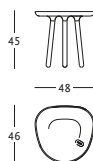

TAVOLINI

Piano e gambe in Cristalplant outdoor®, materiale composito a base di resine poliestere e acriliche cariche di minerali, pigmentato in massa colore bianco opaco, adatto anche per esterni.

OCCASIONAL TABLES

Top and legs in Cristalplant outdoor®, composite material based on polyester and acrylic resins loaded with minerals and mass pigmented in the shade of matt white. Ideal also for outdoor use.

PETITES TABLES

Plateau et pieds en Cristalplant outdoor®, matériau composite à base de résines de polyester et acryliques riches en minéraux, pigmenté dans la masse, couleur blanc mat, adapté aussi pour l'extérieur.

BEISTELLTISCHE

Tischplatte und Beine aus Cristalplant outdoor®, weiß-opak maßenpigmentiertem, mineralhaltigem Polyesterharz- und Acryl Kompositmaterial, auch fürs Außen geeignet.

MESITAS

Sobre y patas de Cristalplant outdoor®, material compuesto a base de resinas de poliéster y acrilicas cargadas de minerales, pigmentado en masa de color blanco opaco, adecuado también para exteriores.

653