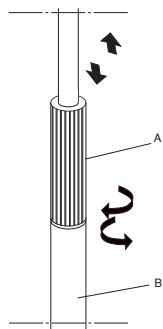

lampade / lamps

Nome Name	Struttura Frame	Diffusore Lampshade	Codice Code

GILDA SOSPENSIONE GILDA PENDANT

Dettaglio della regolabilità
Regulating the lamp

Allentando la ghiera A, l'asta B può scendere per una corsa massima di 500 mm. Scegliere la posizione desiderata e bloccare l'asta fissando la ghiera A. Il cavo di alimentazione è fornito per la maggiore estensione delle aste. Una volta stabilita la dimensione desiderata, tagliare il cavo in eccesso ed eseguire i collegamenti elettrici.

After loosening the threaded ring, rod B can be shortened to max. 500mm. Choose the desired size and fix the rod by locking the threaded ring A, and then cut the exceeding wire. The electrical wire is supplied for the rod's maximum lengths.