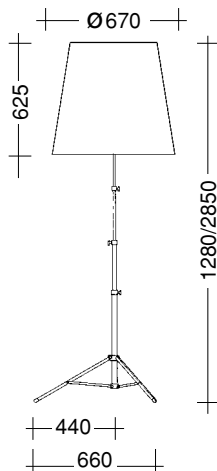

lampade / lamps

Nome Name	Struttura Frame	Diffusore Lampshade	Codice Code
--------------	--------------------	------------------------	----------------

GILDA

Alluminio naturale / **Carta pergamena sintetica**
Natural aluminium **Synthetic parchment paper**

After loosening the threaded ring, rod B can be shortened to max. 500mm. Choose the desired size and fix the rod by locking the threaded ring A, and then cut the exceeding wire. The electrical wire is supplied for the rod's maximum lengths.