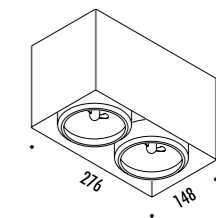

CE IP 20 1.5 m

123503	BIANCO OPACO / MATT WHITE	230-240 V - 50/60 Hz - MAX 2 x 50 W 12 V - G53
123534	BIANCO - NERO OPACO BICOLORE / MATT WHITE - BLACK BICOLOUR	ORIENTABILE - DIMMERABILE IGBT
		ADATTATORI UNIVERSALI LAMPADINE INCLUSI
		LAMPADINE NON INCLUSE
		ADJUSTABLE - IGBT DIMMABLE
		BULBS UNIVERSAL ADAPTERS INCLUDED
		BULBS NOT INCLUDED

ACCESSORI OPZIONALI / OPTIONAL ACCESSORIES

133100	STANDARD	DARKLIGHT