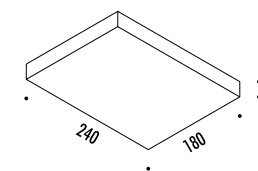

CE IP 20 0.5m

166003	BIANCO OPACO / MATT WHITE - 3000K	SOL 2 LED 220-240 V - 50/60 Hz - 24 W LED - 1959 lm - CRI > 80 DIMMERABILE TRIAC / IGBT TRIAC / IGBT DIMMABLE
166003-27	BIANCO OPACO / MATT WHITE - 2700K	
166004	NERO OPACO / MATT BLACK - 3000K	
166004-27	NERO OPACO / MATT BLACK - 2700K	
147103	BIANCO OPACO / MATT WHITE	SOL 2 ECO LED 100-240 V - 50/60 Hz - MAX 200 W - R7s LAMPADINA LED INCLUSA LED BULB INCLUDED
147104	NERO OPACO / MATT BLACK	
		 17,5 W LED - 3000K - 2460 lm - CRI 80 - DIMMABLE - EFFICIENCY A++