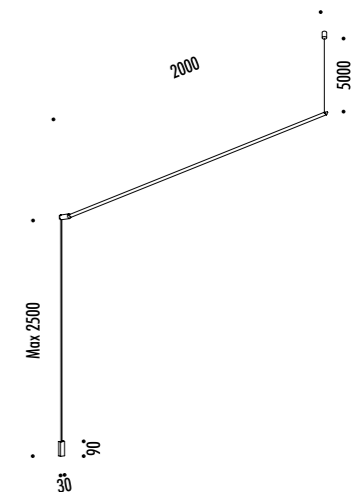

CEILING ROSE

1A06804	NERO OPACO / MATT BLACK - 3000K	<b>MERIDIANA - REMOTE KIT</b> 24 V DC - 40 W LED - 1623 lm - CRI > 90 KIT DI ALIMENTAZIONE OBBLIGATORIO INCLUSO DRIVER LED INCLUSO INPUT 220-240 V - 50/60 Hz - DIMMERABILE DALI - PUSH - 0/1-10 V - PHASE CUT COMPULSORY POWER SUPPLY KIT INCLUDED INCLUDES LED DRIVER INPUT 220-240 V - 50/60 Hz - DALI - PUSH - 0/1-10 V DIMMABLE - PHASE CUT
1A06804-27	NERO OPACO / MATT BLACK - 2700K	

1A06904	NERO OPACO / MATT BLACK - 3000K	<b>MERIDIANA - PLUG KIT</b> 24 V DC - 40 W LED - 1623 lm - CRI > 90 KIT DI ALIMENTAZIONE OBBLIGATORIO INCLUSO DRIVER LED INCLUSO INPUT 100-240 V - 50/60 Hz - DIMMERABILE COMPULSORY POWER SUPPLY KIT INCLUDED INCLUDES LED DRIVER INPUT 100-240 V - 50/60 Hz - DIMMABLE
1A06904-27	NERO OPACO / MATT BLACK - 2700K	