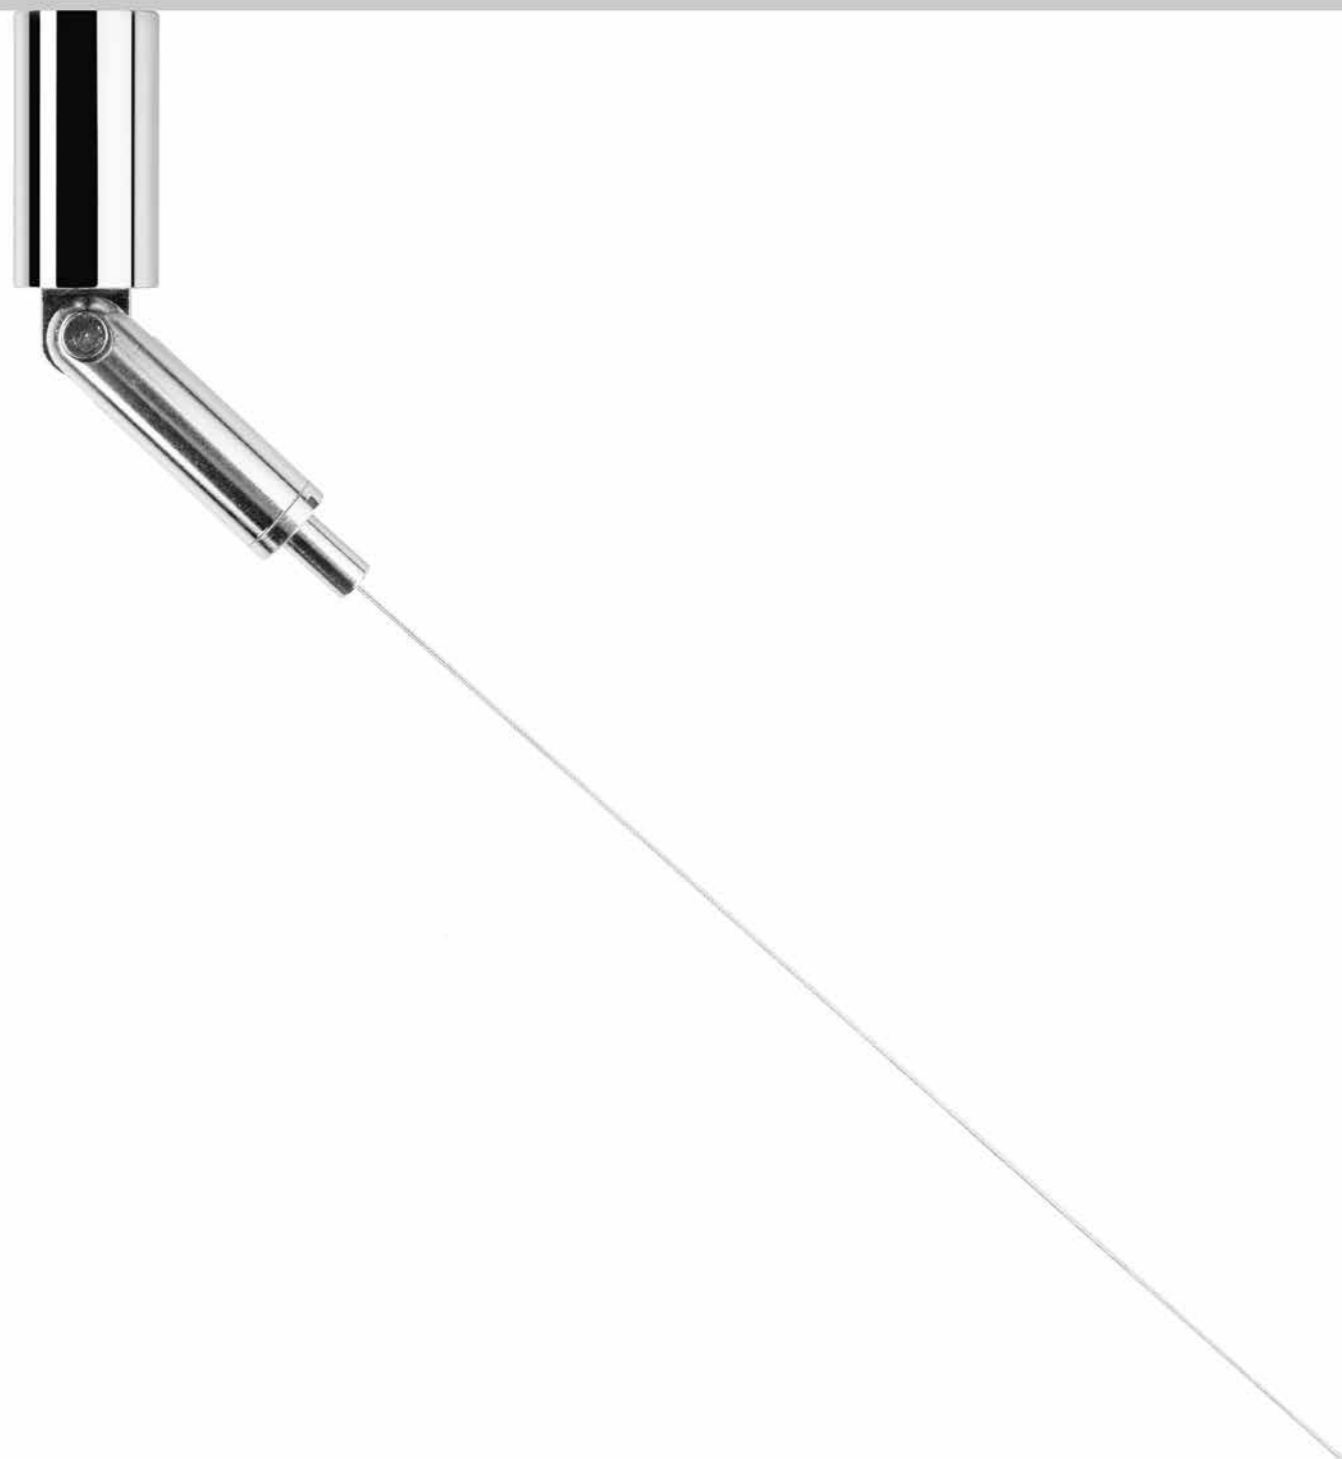

ACCESSORI OPZIONALI / OPTIONAL ACCESSORIES

1A05100	STANDARD	KIT FISSAGGIO PER SOFFITTO INCLINATO / SLOPED CEILING FIXING KIT	
		COMPATIBLE LAMPS: QuiQuoQua - MASAI - FOSBURY - MOON 120 - SPY - BLADE	
1A05200	STANDARD	KIT FISSAGGIO PER ROSONE INCLINATO / SLOPED ROSE FIXING KIT	
		COMPATIBLE LAMPS: MOON 60 - MOON 60 DE - MOON 80	
1A05300	STANDARD	KIT GANCIO PER SOFFITTO INCLINATO / SLOPED CEILING FIXING HOOK	
		COMPATIBLE LAMPS: MERIDIANA - SIMBIOSI - SHANGHAI	
1A03604	NERO OPACO / MATT BLACK	KIT DECENTRATORE / DECENTRALIZATION KIT	
		COMPATIBLE LAMPS: LED IS MORE 1 - MISS 1 - MOON 60 - MOON 60 DE - MOON 80 - MOON 120 CATHODE	
1A07703	BIANCO OPACO / MATT WHITE	KIT ROSONE + DECENTRATORE / DECENTRALIZATION + CEILING ROSE CAVO 3 m	
1A07704	NERO OPACO / MATT BLACK		
172703	BIANCO OPACO / MATT WHITE	BLOCCACAVO / CLAMP	
172704	NERO OPACO / MATT BLACK